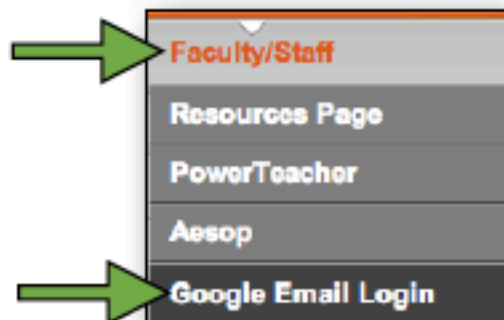

How to View Responses

Go to the Fort Lee Website

www.flboe.com

flboe.com

Go to Faculty/Staff
Google Email Login

Click on Drive and Documents

Drive and Docs

Work together better. Publish and collaborate in real-time on documents, spreadsheets and presentations. [Learn More](#)